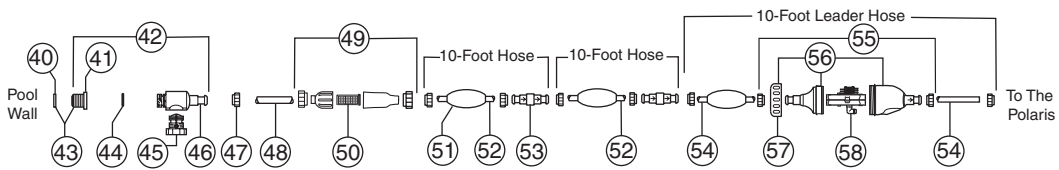

POLARIS

Vac-Sweep® 280

POLARIS

Vac-Sweep® 280

Polaris Vac-Sweep® 280 – Part No W7220000

Part No	Description	Qty
1	W7230105 All-Purpose Bag (280)	1
2	W7230220 Screw, 10-32 x 3/8" SS Pan Head	20
3	W7230235 Top, Blue (280)	1
4	W7230201 Float, Head	1
5	W7230245 Sweep Hose Scrubbers	1
6	W7230208 Orifice Tip with Orifice Tip Guard	1
7	W7230204 Sweep Hose Complete	1
8	W7230205 Wear Rings (380/360/280/180)	8
9	W7230206 Sweep Hose Attach Clamp	1
10	W7230207 Adjustment Screw, Sweep Hose	1
11	W7230243 Feed Pipe with Elbow	1
12	W7230237 Vacuum Tube	1
13	W7230226 Axle, Large, with Sand/Gravel Guard (280/180)	2
14	W7230228 Screw, 10-32 x 7/8" SS Pan Head	10
15	W7130223 Lock Washer for W7230219 (280/180)	7
16	W7230227 Axle Plate for W7230225/W7230226 (280/180)	3
17	W7230223 Ball Bearing, Wheels (280/180)	8
18	W7230222 Wheel Screw, Plastic (280/180)	4
19	W7230224 Wheel Washer, Plastic (280/180)	4
20	W7230210 Tyre, MaxTrax®	3
21	W7230209 Wheel, Large, No Bearings Included	3
22	W7230225 Axle, Large, Rear Wheel Only	1
23	W7230234 Thrust Jet Kit	1
24	W7230213 Idler Wheel, Small, (280/180)	1
25	W7230217 Screw, 4-40 x 3/16" SS Pan Head (280/180)	1
26	W7230218 Screw, 6-32 x 1/2" SS Pan Head (280/180)	1
27	W7230216 Spring for W7230219 (280/180)	1
28	W7230219 Swing Axle Kit	1
29	W7230236 Bottom, White with Bracket (280)	1
30	W7230238 Water Management System (WMS)	1
31	W7230249 Frame	1
32	W7230229 Ball Bearings, Turbine (280/180)	2
33	W7230230 Turbine Shaft Tubes (280/180)	1
34	W7230246 Hose Clamp for WMS	2
35	W7230202 Turbine Shaft Shield	1
36	W7230231 Drive Shaft Assembly	1
37	W7230233 Hose for W7230232	1
38	W7230232 Turbine Cover elbow	1
39	W7230107 Bag Collar (380/280)	1
40	W7230325 UWF Restrictor Disks, Red and Blue (380/280/180)	2
41	W7230317 UWF (Universal Wall Fitting, for all pressure-side products)	1
42	W7230322 UWF Connector Assembly (380/280/180)	1
43	W7330325 UWF Restrictor Kit (380/280/180)	1
44	W7230319 O-Ring, UWF/QD (All pressure-side)	1
45	W7230323 Pressure Relief Valve (380/280/180)	1