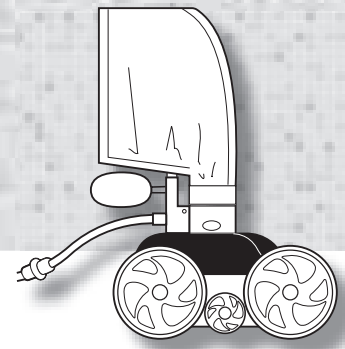

POLARIS

Vac-Sweep® 280

POLARIS

Vac-Sweep® 280

Polaris Vac-Sweep® 280 – Part No W7220000

Part No	Description	Qty
1	W7230105 All-Purpose Bag (280)	1
2	W7230220 Screw, 10-32 x 3/8" SS Pan Head	20
3	W7230235 Top, Blue (280)	1
4	W7230201 Float, Head	1
5	W7230245 Sweep Hose Scrubbers	1
6	W7230208 Orifice Tip with Orifice Tip Guard	1
7	W7230204 Sweep Hose Complete	1
8	W7230205 Wear Rings (380/360/280/180)	8
9	W7230206 Sweep Hose Attach Clamp	1
10	W7230207 Adjustment Screw, Sweep Hose	1
11	W7230243 Feed Pipe with Elbow	1
12	W7230237 Vacuum Tube	1
13	W7230226 Axle, Large, with Sand/Gravel Guard (280/180)	2
14	W7230228 Screw, 10-32 x 7/8" SS Pan Head	10
15	W7130223 Lock Washer for W7230219 (280/180)	7
16	W7230227 Axle Plate for W7230225/W7230226 (280/180)	3
17	W7230223 Ball Bearing, Wheels (280/180)	8
18	W7230222 Wheel Screw, Plastic (280/180)	4
19	W7230224 Wheel Washer, Plastic (280/180)	4
20	W7230210 Tyre, MaxTrax®	3
21	W7230209 Wheel, Large, No Bearings Included	3
22	W7230225 Axle, Large, Rear Wheel Only	1
23	W7230234 Thrust Jet Kit	1
24	W7230213 Idler Wheel, Small, (280/180)	1
25	W7230217 Screw, 4-40 x 3/16" SS Pan Head (280/180)	1
26	W7230218 Screw, 6-32 x 1/2" SS Pan Head (280/180)	1
27	W7230216 Spring for W7230219 (280/180)	1
28	W7230219 Swing Axle Kit	1
29	W7230236 Bottom, White with Bracket (280)	1
30	W7230238 Water Management System (WMS)	1
31	W7230249 Frame	1
32	W7230229 Ball Bearings, Turbine (280/180)	2
33	W7230230 Turbine Shaft Tubes (280/180)	1
34	W7230246 Hose Clamp for WMS	2
35	W7230202 Turbine Shaft Shield	1
36	W7230231 Drive Shaft Assembly	1
37	W7230233 Hose for W7230232	1
38	W7230232 Turbine Cover elbow	1
39	W7230107 Bag Collar (380/280)	1
40	W7230325 UWF Restrictor Disks, Red and Blue (380/280/180)	2
41	W7230317 UWF (Universal Wall Fitting, for all pressure-side products)	1
42	W7230322 UWF Connector Assembly (380/280/180)	1
43	W7330325 UWF Restrictor Kit (380/280/180)	1
44	W7230319 O-Ring, UWF/QD (All pressure-side)	1
45	W7230323 Pressure Relief Valve (380/280/180)	1