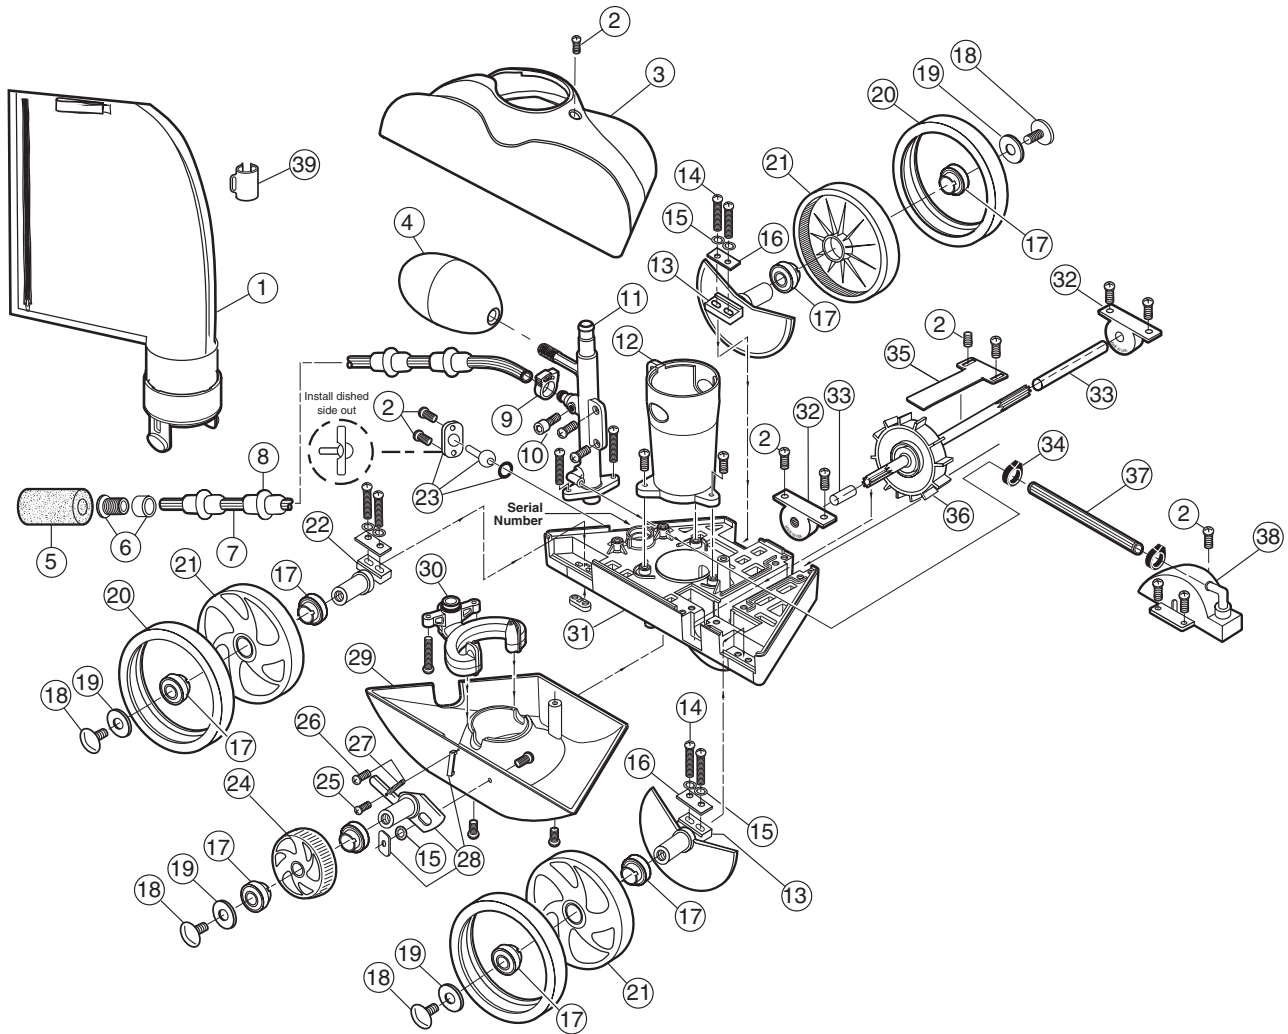

POLARIS

Vac-Sweep® 280

POLARIS

Vac-Sweep® 280

Polaris Vac-Sweep® 280 – Part No W7220000

Part No	Description	Qty
1	W7230105 All-Purpose Bag (280)	1
2	W7230220 Screw, 10-32 x 3/8" SS Pan Head	20
3	W7230235 Top, Blue (280)	1
4	W7230201 Float, Head	1
5	W7230245 Sweep Hose Scrubbers	1
6	W7230208 Orifice Tip with Orifice Tip Guard	1
7	W7230204 Sweep Hose Complete	1
8	W7230205 Wear Rings (380/360/280/180)	8
9	W7230206 Sweep Hose Attach Clamp	1
10	W7230207 Adjustment Screw, Sweep Hose	1
11	W7230243 Feed Pipe with Elbow	1
12	W7230237 Vacuum Tube	1
13	W7230226 Axle, Large, with Sand/Gravel Guard (280/180)	2
14	W7230228 Screw, 10-32 x 7/8" SS Pan Head	10
15	W7130223 Lock Washer for W7230219 (280/180)	7
16	W7230227 Axle Plate for W7230225/W7230226 (280/180)	3
17	W7230223 Ball Bearing, Wheels (280/180)	8
18	W7230222 Wheel Screw, Plastic (280/180)	4
19	W7230224 Wheel Washer, Plastic (280/180)	4
20	W7230210 Tyre, MaxTrax®	3
21	W7230209 Wheel, Large, No Bearings Included	3
22	W7230225 Axle, Large, Rear Wheel Only	1
23	W7230234 Thrust Jet Kit	1
24	W7230213 Idler Wheel, Small, (280/180)	1
25	W7230217 Screw, 4-40 x 3/16" SS Pan Head (280/180)	1
26	W7230218 Screw, 6-32 x 1/2" SS Pan Head (280/180)	1
27	W7230216 Spring for W7230219 (280/180)	1
28	W7230219 Swing Axle Kit	1
29	W7230236 Bottom, White with Bracket (280)	1
30	W7230238 Water Management System (WMS)	1
31	W7230249 Frame	1
32	W7230229 Ball Bearings, Turbine (280/180)	2
33	W7230230 Turbine Shaft Tubes (280/180)	1
34	W7230246 Hose Clamp for WMS	2
35	W7230202 Turbine Shaft Shield	1
36	W7230231 Drive Shaft Assembly	1
37	W7230233 Hose for W7230232	1
38	W7230232 Turbine Cover elbow	1
39	W7230107 Bag Collar (380/280)	1
40	W7230325 UWF Restrictor Disks, Red and Blue (380/280/180)	2
41	W7230317 UWF (Universal Wall Fitting, for all pressure-side products)	1
42	W7230322 UWF Connector Assembly (380/280/180)	1
43	W7330325 UWF Restrictor Kit (380/280/180)	1
44	W7230319 O-Ring, UWF/QD (All pressure-side)	1
45	W7230323 Pressure Relief Valve (380/280/180)	1