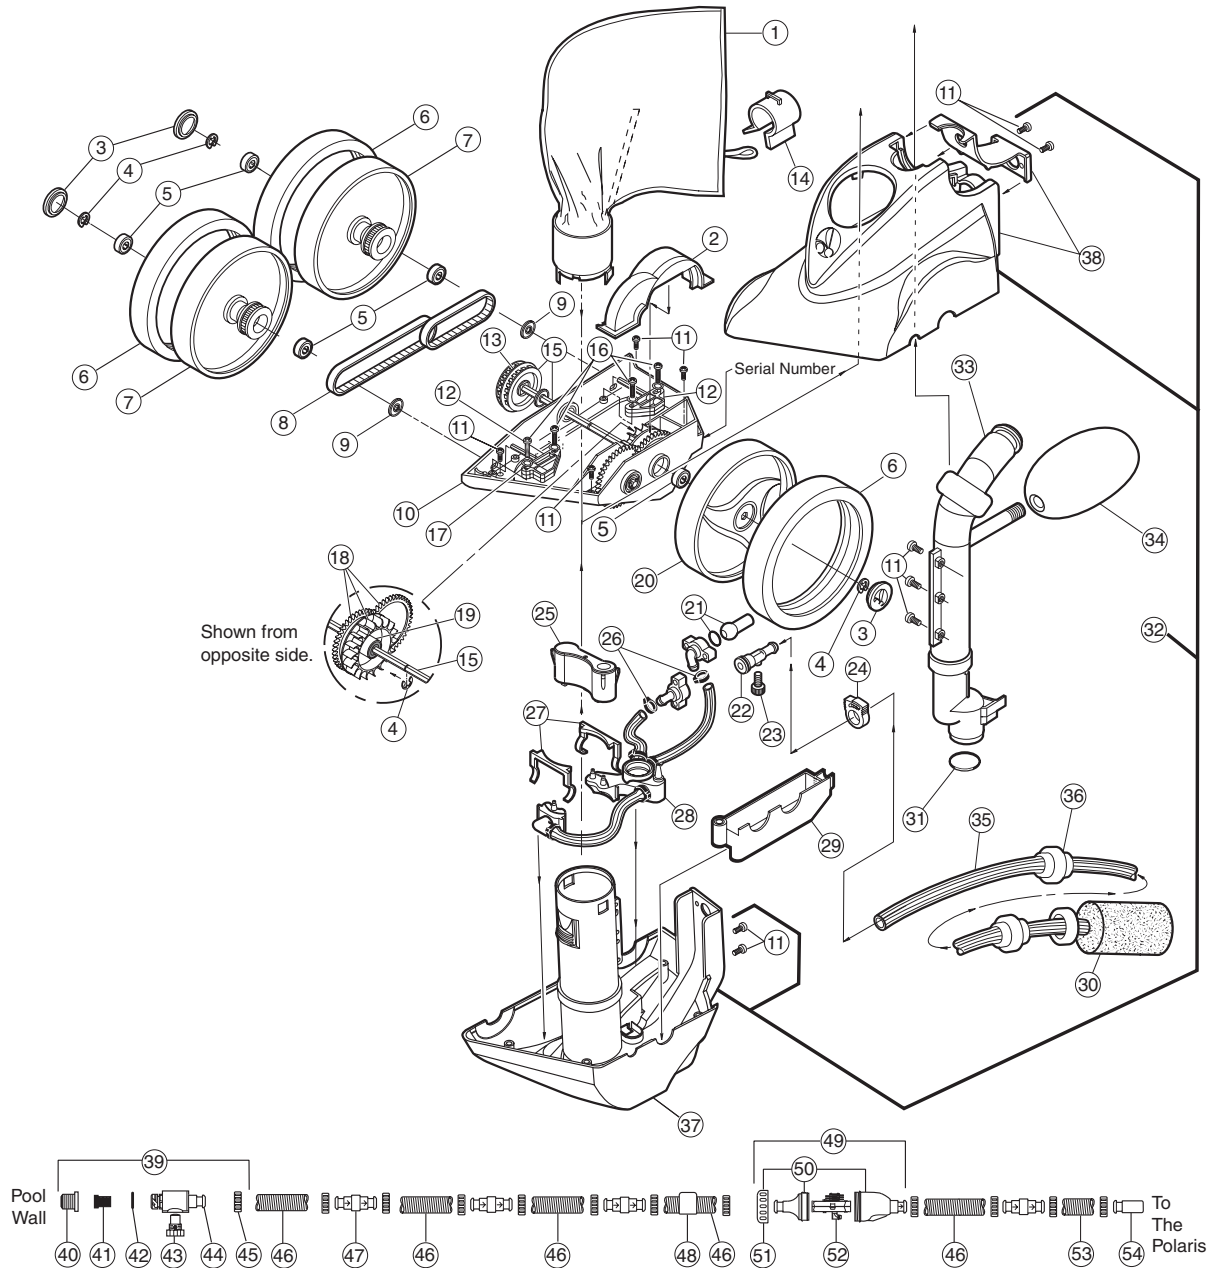

POLARIS

Vac-Sweep® 360

POLARIS

Vac-Sweep® 360

Polaris Vac-Sweep® 360 – Part No W7520005

Part No	Description	Qty
1	All-Purpose Bag (380/360)	1
2	Housing, Turbine Upper (380/360)	1
3	Hub Cap	3
4	E-Clip SS (380/360)	1
5	Ball Bearing	8
6	Tyre, MaxTrax®	3
7	Wheel, Double-side (380/360)	2
8	Belt Kit, Small and Large (380/360)	1
9	Shield, Bearing (380/360/ATV)	3
10	Frame	1
11	Screw, 8-32 x 1/2" SS Pan Head (380/360)	11
12	Axle Block Kit (Front and Rear) (380/360)	1
13	Belt Divider, Transfer Pulley (380/360)	1
14	Collar, Bag Tie	1
15	Transfer Pulley/Drive Shaft Assembly (380/360)	1
16	Screw, 8-32 x 3/4" SS Pan Head	4
17	Lock Washer, Axle Block (380/360/ATV)	4
18	Drive Train Gear Kit with Turbine Bearing (380/360)	1
19	Turbine Wheel with Bearing (380/360)	1
20	Wheel, Single-side (380/360)	1
21	Thrust Jet Kit	1
22	Sweep Hose Barb Complete	1
23	Adjustment Screw, Sweep Hose	1
24	Sweep Hose Attach Clamp (380/360/280/180)	1
25	Base Weight (360)	1
26	Hose Clamp WMS	6
27	Jet Retainer	2
28	Water Management (WMS)	1
29	Housing, Turbine Lower	1
30	Sweep Hose Scrubbers	1
31	O-ring, In-head Timer/Feed Pipe Assembly (380/360)	1
32	Top and Base Assembly complete kit	1
33	Feed Pipe/Timer Blank Assembly (360)	1
34	Float, Head (380/360/280/180)	1
35	Sweep Hose Complete	1
36	Wear Rings	7
37	Base Assembly	1
38	Top Housing	1
39	UWF Connector Assembly	1
40	UWF (Universal Wall Fitting,	1
41	Filter Screen, UWF/QD (All pressure-side products)	1
42	O-ring, UWF/QD (All pressure-side products)	1
43	Pressure Relief Valve (white)	1
44	Quick Disconnect, UWF	1

Polaris Vac-Sweep® 360 – Part No W7520005

Part No	Description	Qty
45	Hose Nut	12
46	Feed Hose, 6ft	4
47	Swivel, Hose	4
48	Float, Feed Hose (360)	3
49	In-line Back-up Valve (360)	1
50	Case Kit, In-line Back-up Valve (360)	1
51	Collar, Back-up Valve (360)	1
52	Mechanism, In-line Back-up Valve (360)	1
53	Feed Hose, 1ft	1
54	Pressure Tester	1