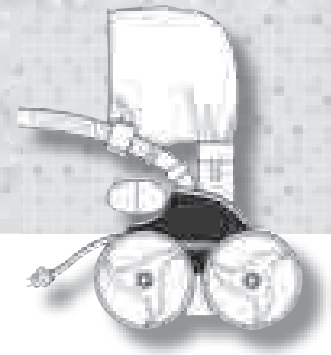

POLARIS

Vac-Sweep® 360

POLARIS

Vac-Sweep® 360

Polaris Vac-Sweep® 360 – Part No W7520005

Part No	Description	Qty
1	All-Purpose Bag (380/360)	1
2	Housing, Turbine Upper (380/360)	1
3	Hub Cap	3
4	E-Clip SS (380/360)	1
5	Ball Bearing	8
6	Tyre, MaxTrax®	3
7	Wheel, Double-side (380/360)	2
8	Belt Kit, Small and Large (380/360)	1
9	Shield, Bearing (380/360/ATV)	3
10	Frame	1
11	Screw, 8-32 x 1/2" SS Pan Head (380/360)	11
12	Axle Block Kit (Front and Rear) (380/360)	1
13	Belt Divider, Transfer Pulley (380/360)	1
14	Collar, Bag Tie	1
15	Transfer Pulley/Drive Shaft Assembly (380/360)	1
16	Screw, 8-32 x 3/4" SS Pan Head	4
17	Lock Washer, Axle Block (380/360/ATV)	4
18	Drive Train Gear Kit with Turbine Bearing (380/360)	1
19	Turbine Wheel with Bearing (380/360)	1
20	Wheel, Single-side (380/360)	1
21	Thrust Jet Kit	1
22	Sweep Hose Barb Complete	1
23	Adjustment Screw, Sweep Hose	1
24	Sweep Hose Attach Clamp (380/360/280/180)	1
25	Base Weight (360)	1
26	Hose Clamp WMS	6
27	Jet Retainer	2
28	Water Management (WMS)	1
29	Housing, Turbine Lower	1
30	Sweep Hose Scrubbers	1
31	O-ring, In-head Timer/Feed Pipe Assembly (380/360)	1
32	Top and Base Assembly complete kit	1
33	Feed Pipe/Timer Blank Assembly (360)	1
34	Float, Head (380/360/280/180)	1
35	Sweep Hose Complete	1
36	Wear Rings	7
37	Base Assembly	1
38	Top Housing	1
39	UWF Connector Assembly	1
40	UWF (Universal Wall Fitting,	1
41	Filter Screen, UWF/QD (All pressure-side products)	1
42	O-ring, UWF/QD (All pressure-side products)	1
43	Pressure Relief Valve (white)	1
44	Quick Disconnect, UWF	1

Polaris Vac-Sweep® 360 – Part No W7520005

Part No	Description	Qty
45	Hose Nut	12
46	Feed Hose, 6ft	4
47	Swivel, Hose	4
48	Float, Feed Hose (360)	3
49	In-line Back-up Valve (360)	1
50	Case Kit, In-line Back-up Valve (360)	1
51	Collar, Back-up Valve (360)	1
52	Mechanism, In-line Back-up Valve (360)	1
53	Feed Hose, 1ft	1
54	Pressure Tester	1