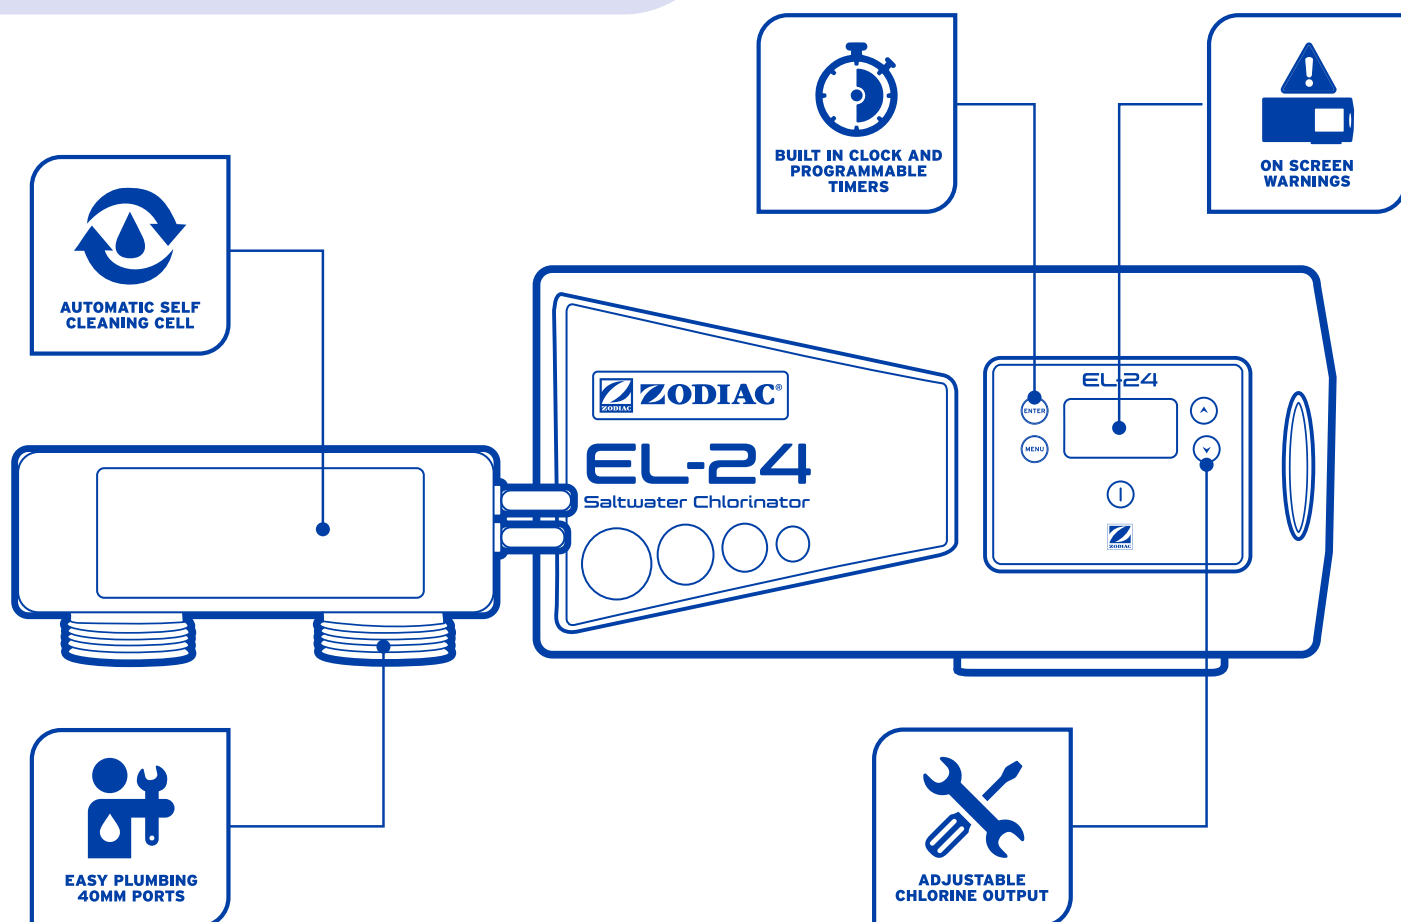

EL-24

Saltwater Chlorinator

easy to use, robust design

The new **ZODIAC EL-24** Saltwater Chlorinator is designed and manufactured in Australia for Australian conditions. Simple and easy to use with a robust and durable design

Zodiac EL-24 Saltwater Chlorinator

Key Product Features & Benefits

Easy to use

The simple intuitive menu makes set up and operation quick and easy

User Friendly

On screen warnings alert you should any issues or conditions arise

Automatic Cleaning Cell

The reserve polarity cell automatically cleans any scale build up on the cell

Designed and Made in Australia

Package contents

- 1 x Power Pack Controller
- 1 x 24g Reverse Polarity Cell
- 2 x 40mm Barrel Unions
- 1 x Owners Manual

Specifications

Cell output	24 gram/hour
Plumbing size	40mm
Operating salinity	6000ppm
Warranty	2 years cell and power pack
Max size cool climate	80,000 L
Max size hot climate	40,000 L

For more info go to www.zodiac.com.au