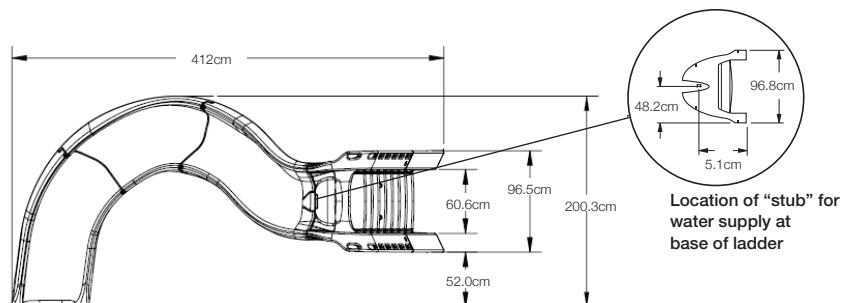

Location of "stub" for water supply at base of ladder