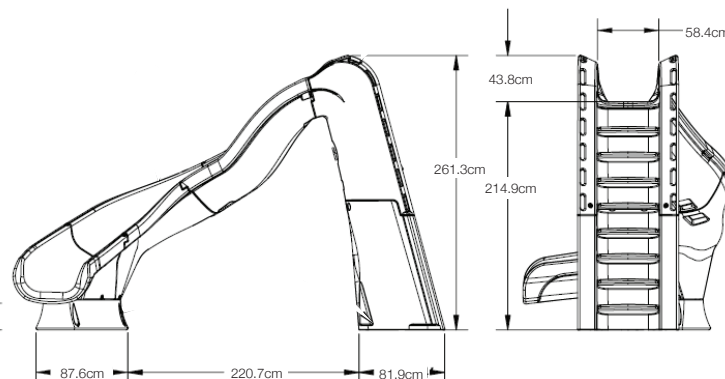

Flume Details

All S.R. Smith, LLC swimming pool slides fully comply with the U.S. Consumer Products Safety Commission (CPSC) mandatory safety Standard for Swimming Pool Slides (16 CFR 1207) and are certified by independent third party testing labs. The installer or end-user is responsible for complying with local building codes for the location, installation, construction or assembly of these slides. S.R. Smith, LLC makes no representations that the location, installation, construction or assembly of its slides meet local building codes.