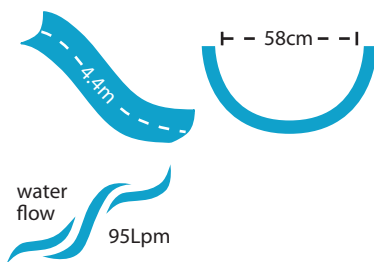

Flume Details

All S.R. Smith, LLC swimming pool slides fully comply with the U.S. Consumer Products Safety Commission (CPSC) mandatory safety Standard for Swimming Pool Slides (16 CFR 1207) and are certified by independent third party testing labs. The installer or end-user is responsible for complying with local building codes for the location, installation, construction or assembly of these slides. S.R. Smith, LLC makes no representations that the location, installation, construction or assembly of its slides meet local building codes.