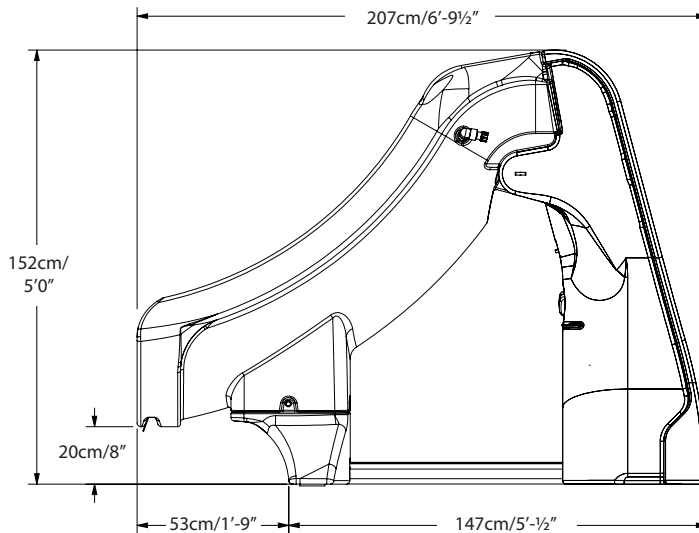

Slide Away™

The Safe Removable Pool Slide

Introducing **SlideAway™**, the safe removable in-ground pool slide from S.R.Smith. SlideAway combines safety, fun and durability in a slide that can be easily set-up and removed from the deck in just minutes. SlideAway is the first fully CPSC compliant pool slide that doesn't have to be permanently affixed to the pool deck.

SR Smith.

SlideAway™

- First CPSC compliant removable and portable pool slide, meeting federal safety standards for 48 individual tests
- Available in colors to compliment the pool and patio areas (Taupe and Gray)
- Comes partially assembled and includes an easy to use dolly to roll SlideAway on and off the pool deck
- 91.44cm x 200.66cm deck space required
- Easy to set-up and store away in shed or garage
- Fully rotomolded construction provides strength and durability for years to come
- Enclosed, textured steps and integrated hand-holds for added safety
- Designed for children up to 57kg
- Salt pool friendly
- Built-in UV inhibitors to resist fading
- For use on in-ground pools only
- Made in the USA

Part #	Description	Shipping			
		Weight	Length	Width	Height
660-209-5810	SlideAway Removable Pool Slide - Taupe	72.57kg	97.79cm	135.89cm	195.58cm
660-209-5820	SlideAway Removable Pool Slide - Gray				