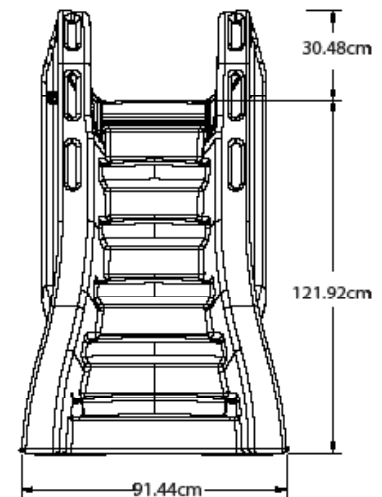

Slide Away™

The Safe Removable Pool Slide

Introducing **SlideAway™**, the safe removable in-ground pool slide from S.R.Smith. SlideAway combines safety, fun and durability in a slide that can be easily set-up and removed from the deck in just minutes. SlideAway is the first fully CPSC compliant pool slide that doesn't have to be permanently affixed to the pool deck.

SR Smith.

SlideAway™

- First CPSC compliant removable and portable pool slide, meeting federal safety standards for 48 individual tests
- Available in colors to compliment the pool and patio areas (Taupe and Gray)
- Comes partially assembled and includes an easy to use dolly to roll SlideAway on and off the pool deck
- 91.44cm x 200.66cm deck space required
- Easy to set-up and store away in shed or garage
- Fully rotomolded construction provides strength and durability for years to come
- Enclosed, textured steps and integrated hand-holds for added safety
- Designed for children up to 57kg
- Salt pool friendly
- Built-in UV inhibitors to resist fading
- For use on in-ground pools only
- Made in the USA

Part #	Description	Shipping			
		Weight	Length	Width	Height
660-209-5810	SlideAway Removable Pool Slide - Taupe	72.57kg	97.79cm	135.89cm	195.58cm
660-209-5820	SlideAway Removable Pool Slide - Gray				