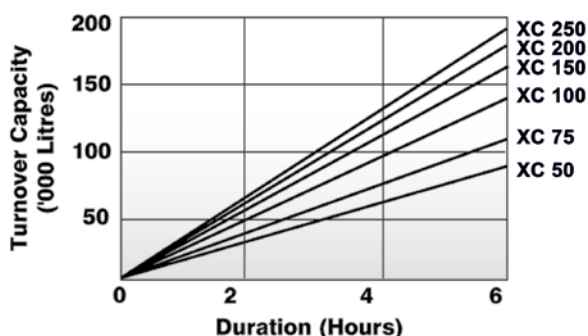

## SMART EFFICIENCY

The XC cartridge filter reduces maintenance while saving thousands of litres of water every year. It takes just 100 litres of water to clean the elements instead of backwashing thousands of litres to clean a sand filter. The XC cartridge filter makes it easier to be responsible with water. Visit [astralpool.com.au](http://astralpool.com.au) for further information.

## SPECIFICATIONS

FILTER MODEL	MODEL NO.	REPLACEMENT ELEMENT CODE	FILTER AREA (M <sup>2</sup> )	MAX. FLOW RATE (L/MIN)	MAX. FLOW RATE (L/HR)	4 HR TURN OVER (L)	6 HR TURN OVER (L)	MAX WORKING PRESSURE (KPA)	PUMP SIZE (W)	SHIPPING WEIGHT (KG)
XC50	30040	SP78020	4.7	225	13,500	54,000	81,000	250	550-750	13.6
XC75	30041	SP78021	7.0	290	17,400	69,600	104,400	250	550-1100	14.2
XC100	30042	SP78097	9.3	375	22,500	90,000	135,000	250	750-1100	14.4
XC150	30043	SP78059	14.0	445	26,700	106,800	160,200	250	750-1500	16.6
XC200	30044	SP78099	18.6	490	29,400	117,600	176,400	250	750-1500	17.0
XC250	30045	SP78094	23.2	515	30,900	123,600	185,400	250	750-1500	17.5