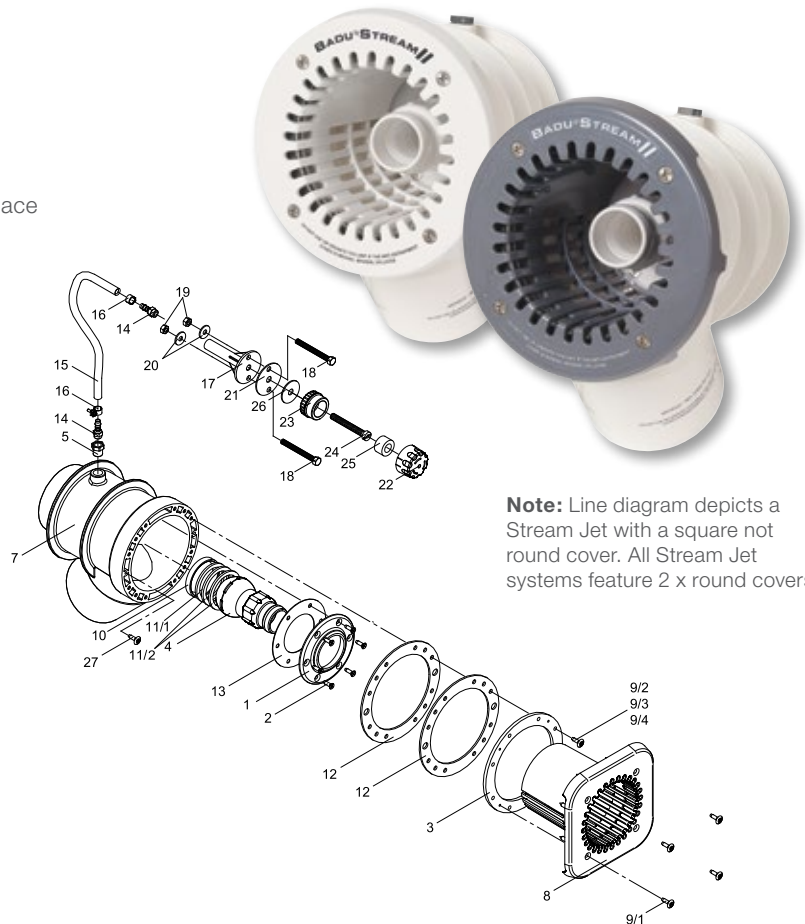

BADU®

Swimjet Systems

STOCK CODE	DESCRIPTION
Stream Pack	2 x Speck Badu Stream II Jets, Grey or White cover 2 x Speck 21/80-32SG, Single Phase 4.0 HP 1100 LPM pump 2 x Air Buttons for Switch Boxes 4 x Barrel Unions 2 x Switch Boxes 240v/15 Amp
Stream Pack Remote	2 x Speck Badu Stream II Jets, Grey or White cover 2 x Speck 21/80-32SG, Single Phase 4.0 HP 1100 LPM pump 4 x barrel unions 1 x Double Switch Box 240v/15 amp single phase with Remote Control

BADU STREAM II FEATURES:

- A compact, submerged counter swim unit
- Suitable for most pool designs
- Perfect for easy installation into a small pool wall space
- Low maintenance
- Large flow with directional nozzle for putting you in control of your work out
- Remote control available

Note: Line diagram depicts a Stream Jet with a square not round cover. All Stream Jet systems feature 2 x round covers.

CONTINENTAL WATER Pool Products for Pure Enjoyment

1300 166 253 for Sales and Service
e sales@continentalwater.com.au / accounts@continentalwater.com.au **ABN:** 71 050 287 735

New South Wales Office
t (02) 8814 2800
f (02) 9838 7030

Victorian Office
t (03) 8794 3800
f (03) 9702 3941

Queensland Office
t (07) 3434 1100
f (07) 3219 2266

New Zealand Office
t 0011 64 9570 9570
f 0015 64 9527 7641