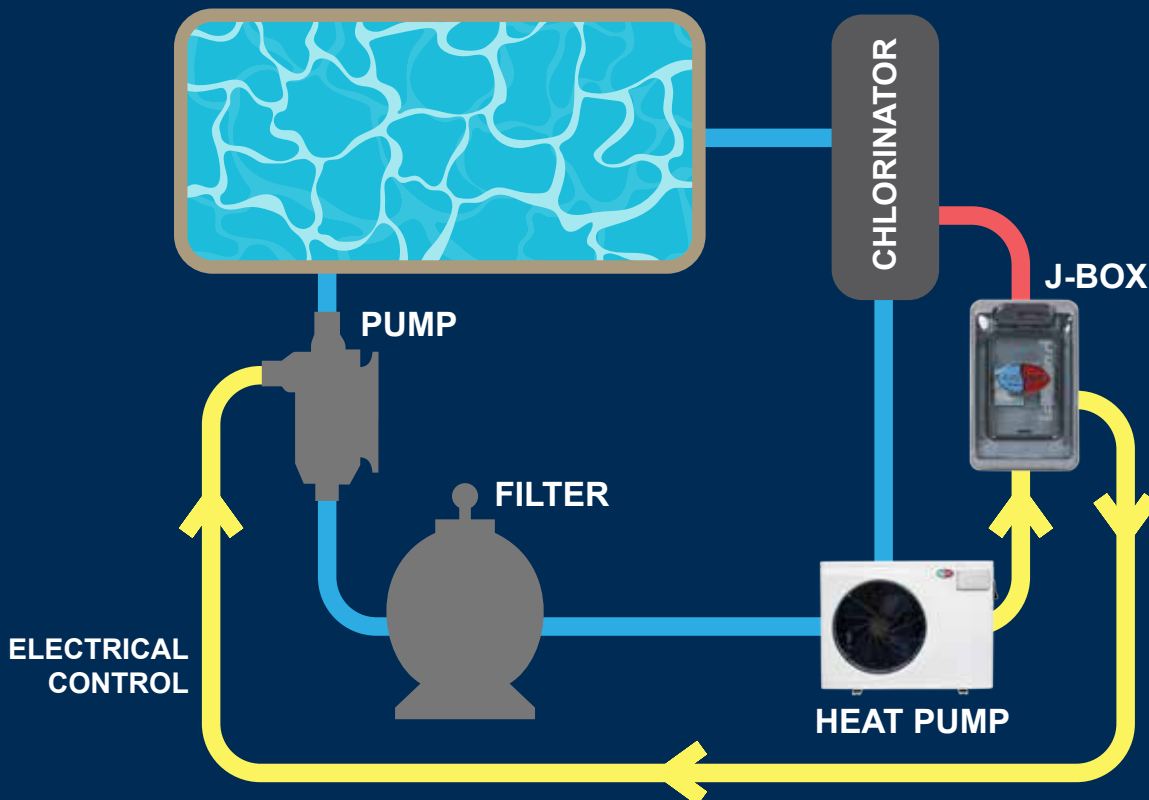

SET AND FORGET

Year round chlorination and heating for your pool, with no ongoing monitoring required.

CHLORINATION ISSUES ARE GONE

Standard chlorination settings mean there's no pH or chemical imbalances in the pool.

SIMPLE INSTALLATION

Get an electrician to hard-wire the J-Box to your heater - the rest is plug and play!

Note: Make sure you allow power requirements for the water pump that is on the same circuit as the heat pump.