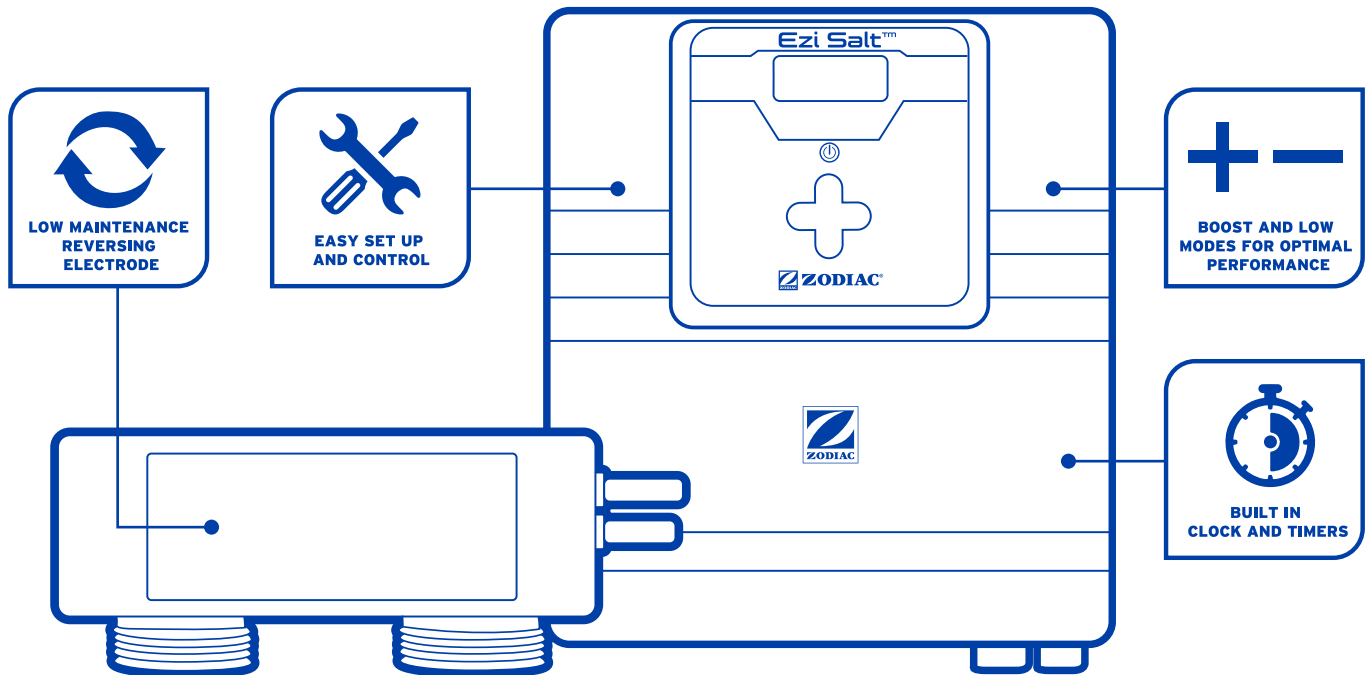

## Key Product Features & Benefits

- The Ezi Salt Saltwater Chlorinator will **convert ordinary saltwater into 100% safe usable chlorine**, to effectively sanitise your pool.
- The **user friendly menu with built in clocks and timers** means all you need to do is plug it in, set it up and add salt.
- The **reverse polarity electrode** cuts down dramatically on maintenance.
- **Warning and indicator lights** will alert you of any problems.
- **Battery backup and built in surge protection** for peace of mind.
- **Incremental chlorine output** level selection.
- **Boost and Low modes** for easy output control.
- With the additional light box you can **control and program your pool lights**.

## Package contents

- 1 x Power Pack Controller
- 1 x Reverse Polarity Cell
- 2 x 40mm Barrel Unions
- 1 x Owners Manual

## Specifications

	Ezi Salt 24	Ezi Salt 40
Max Pool Size (mild climate)	70,000L	100,000L
Plumbing size	40mm	
Recommended salinity	4000ppm	
Power pack size (mm)	360 x 300 x 100	
Cell Size (mm)	280 x 100 x 90	