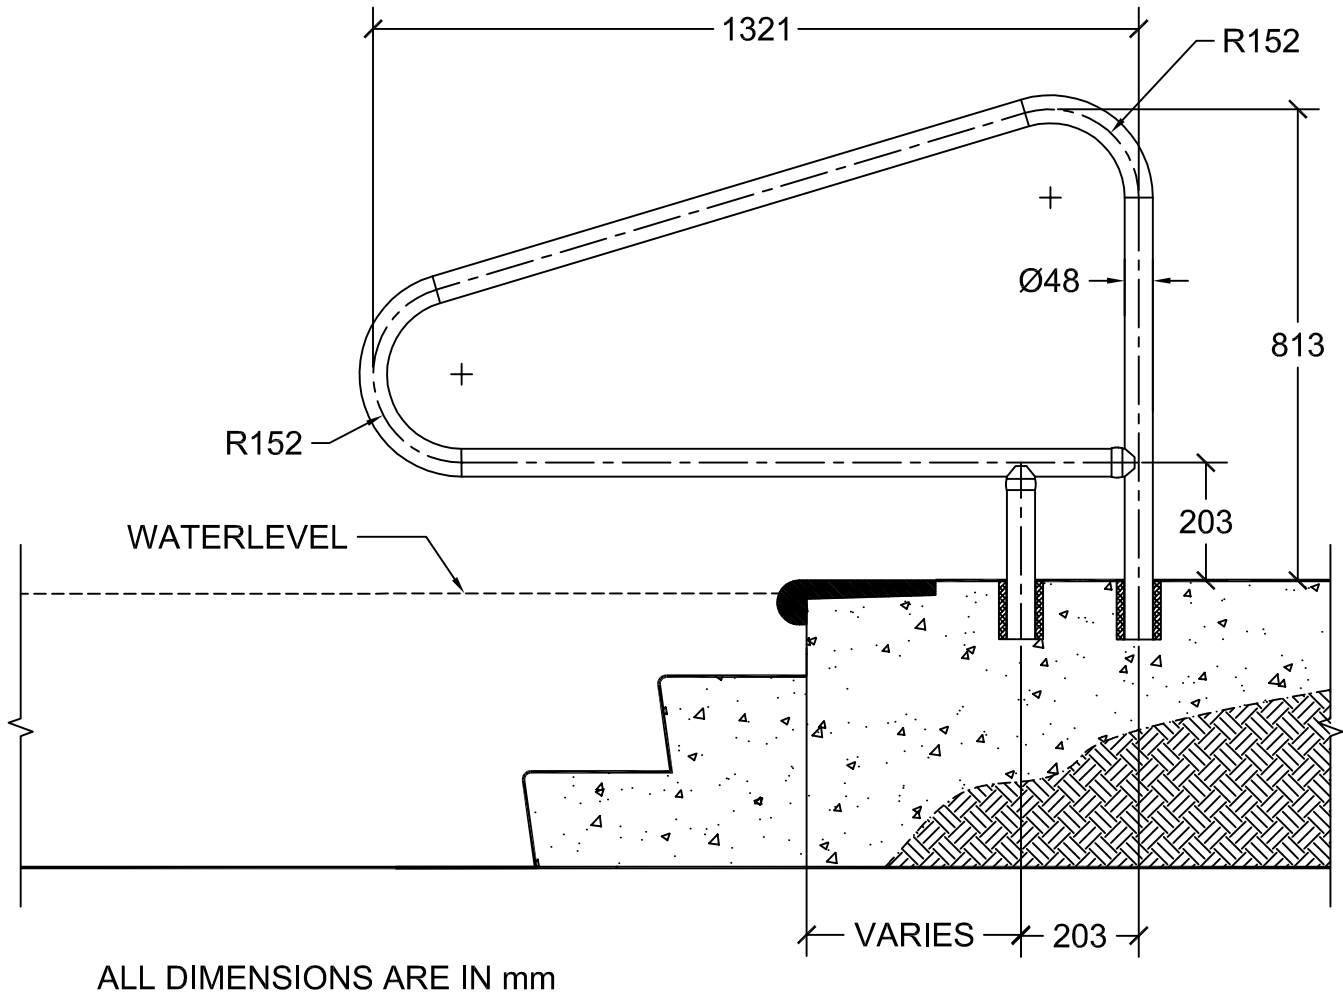

RETURN-TO-DECK HANDRAIL CBRTD-352 CROSS BRACED

SÄFTRON POOLS AND SAFETY RAILS

SÄFTRON BY AQUATIC ELEMENTS

Aquatic Elements P/L
2 Hayter Street
Currumbin QLD 4223
Phone: 07-5534 3136 | Fax: 07-3259-8519
Website: www.aquaticelements.com.au

SERIES: CBRTD-352 RETURN-TO-DECK HANDRAIL

PREPARED BY: Matt Fluehmann

APPROVED BY:

PROJECT :

QTY: | COLOUR:

ISSUED : 11/28/2017

SCALE : NTS

DRAW. NO. CBRTD-352