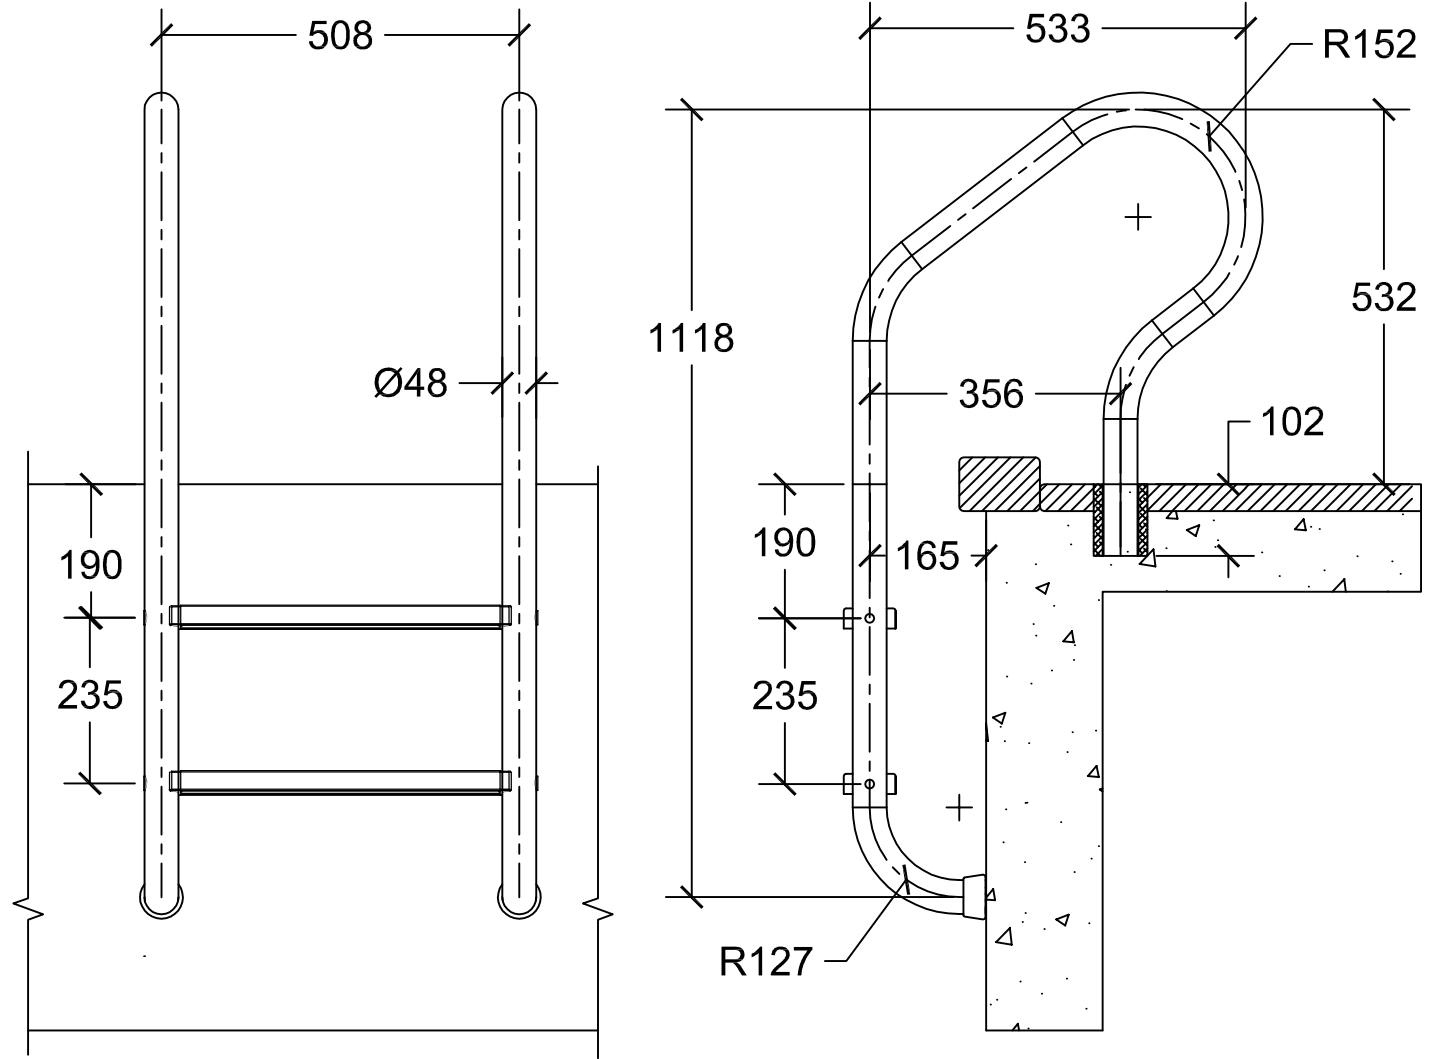

P-421-LP2 POOL LADDERS

SÄFTRON POOLS AND SAFETY RAILS

ALL DIMENSIONS ARE IN mm

SÄFTRON BY AQUATIC ELEMENTS

Aquatic Elements P/L

2 Hayter Street

Currumbin QLD 4223

Phone: 07-5534 3136 | Fax: 07-3259-8519

SCALE : NTS

DRAW. NO. P-421-LP2

T:\SAT\IRON\CAD FILES\CAD COPY 070331\070331\070331\070331\070331\pool rails\pool ladders\p-421-lp2.dwg