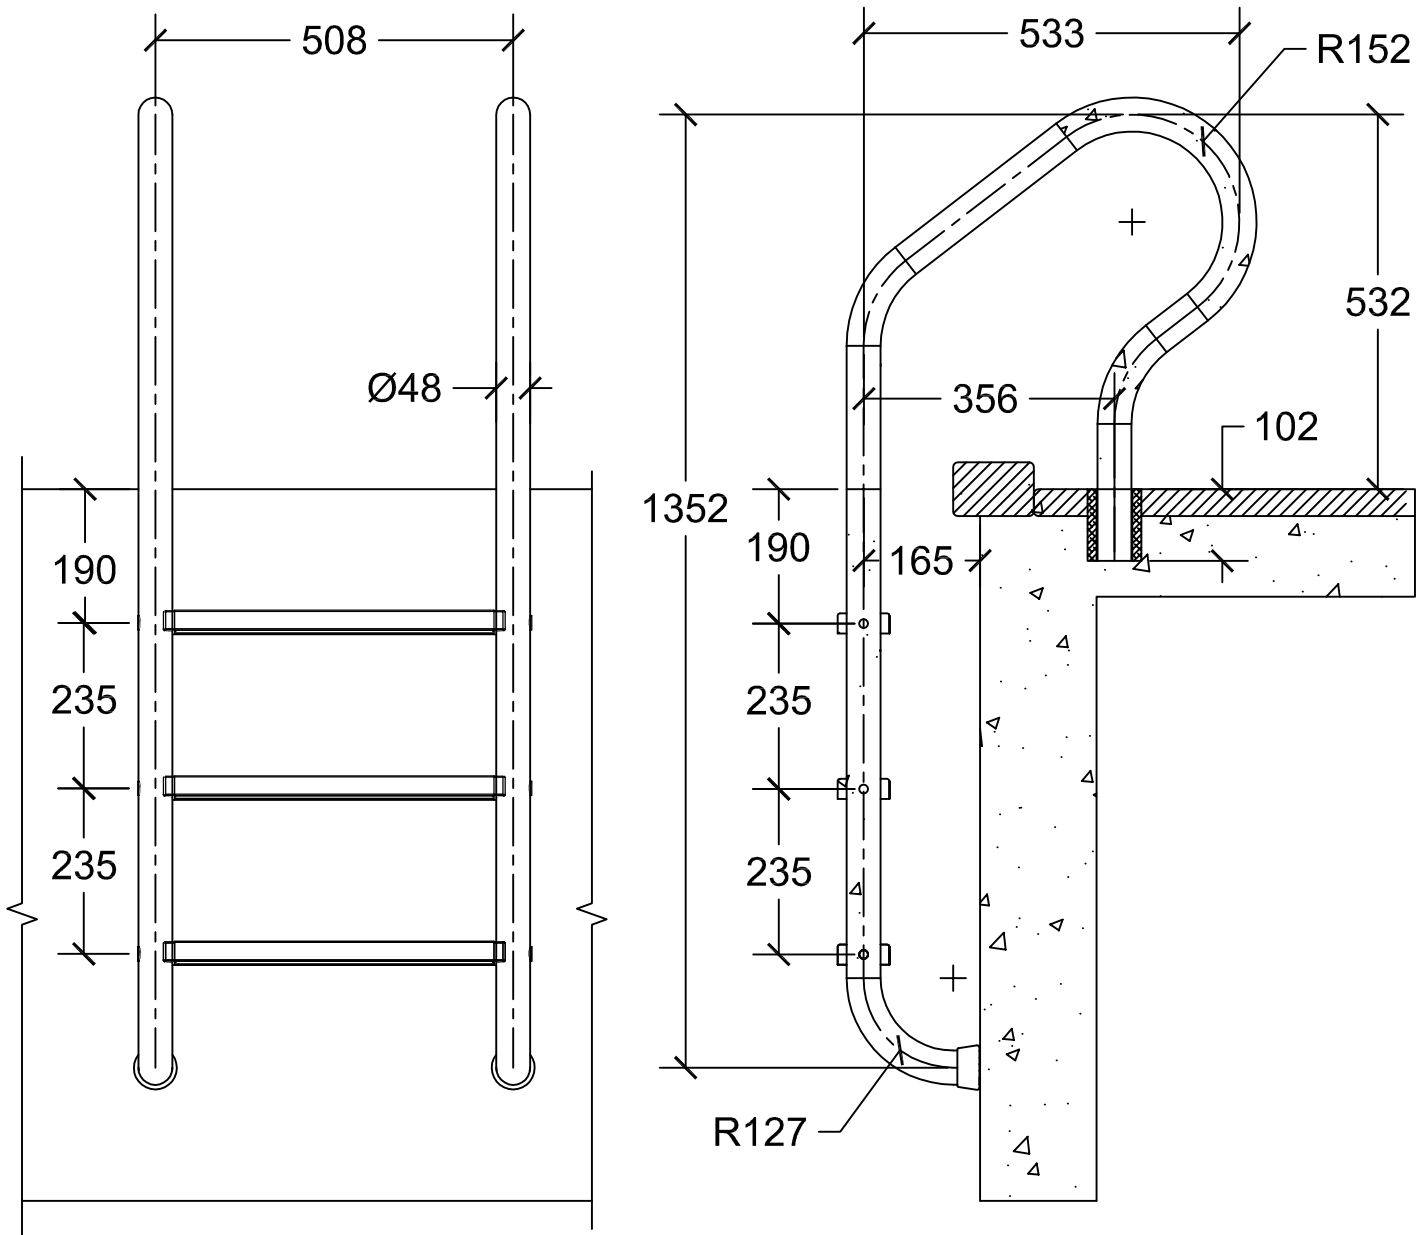

# P-421-LP3 POOL LADDERS

SÄFTRON POOLS AND SAFETY RAILS

ALL DIMENSIONS ARE IN mm

SÄFTRON BY AQUATIC ELEMENTS

**Aquatic Elements P/L**

2 Hayter Street

Currumbin QLD 4223

Phone: 07-5534 3136 | Fax: 07-3259-8519

SCALE : NTS

DRAW. NO. P-421-LP3

t:\safety\iron\cad files\cad copy 070331\070331\070331\pool rails\pool ladders\p-421-lp3.dwg