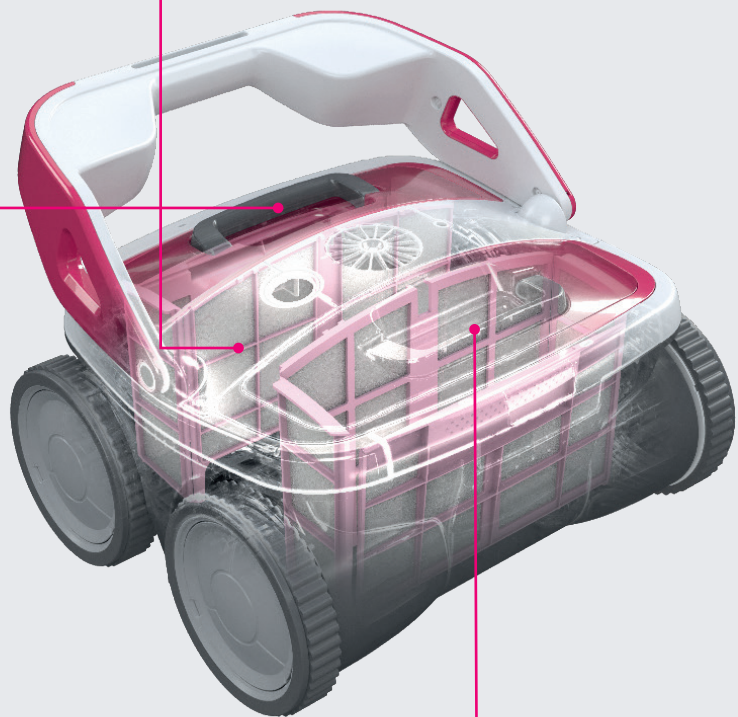

Floor, walls and water line

You want a robot that cleans the pool floor, walls and water line? The BWT B200 model is made for you.

Easy filter cleaning

An indicator light located on the transformer alerts you when the filter is full and needs to be cleaned. The filter can be released and pulled out from above and then cleaned without getting your hands dirty.

Adjustable intake

BWT robotic cleaners feature the most powerful suction of any robot on the market. Suction can be increased up to twofold, thanks to precise adjustment of the intakes valves.

Among the finest filtration performances on the market

The 4D filter consists of elastic 3D microfiber loops, which, coupled with the vibrating motion, maximises water throughput. The vibration improves the suction power and prevents clogging of the filters. The 4D filter traps even the tiniest impurities. From leaves to grains of sand, nothing escapes.

Transparent filter lid

The transparent filter lid allows monitoring of filter fouling without having to remove the filter from its housing. For example: When you remove the robotic pool cleaner from the pool, you can easily see if the filter needs to be cleaned or if the B200 is ready to go again.