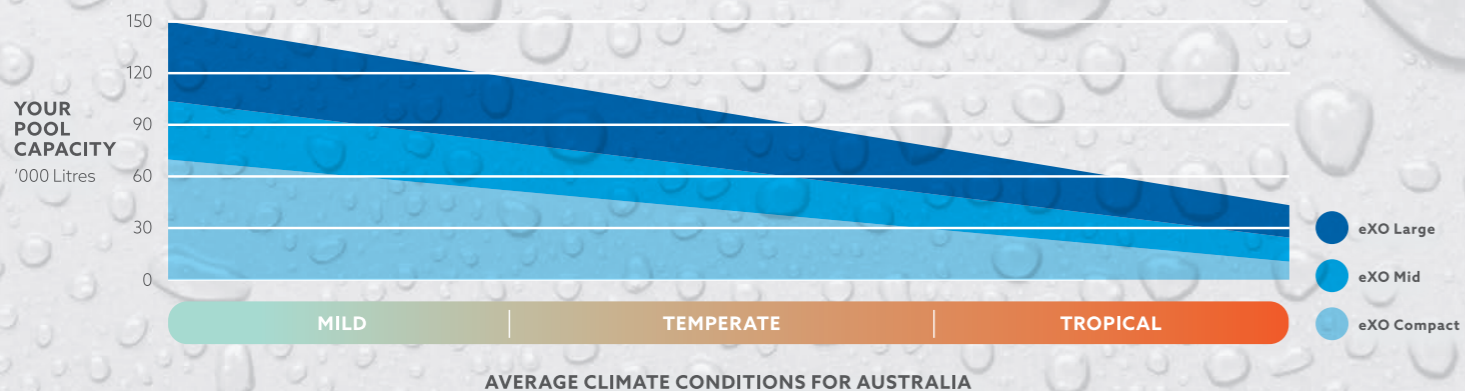

# eXO®

The Next Generation  
in Chlorinators

MODELS	eXO® Compact	eXO® iQ Mid	eXO® iQ Large
Recommended pool size '000L See graph for guidance	50	75	100
Nominal chlorine production	18 g/h	25 g/h	35 g/h
Operating mode(s)	Normal = adjustable by 10% increments from 0% - 100% Low Mode = adjustable range 0 to 30% Boost Mode = continuous 100% for 24hrs		
Equipment control	Filter pump: Any single speed pump or Zodiac® variable speed pump. Lights: Any single colour light or any Zodiac/Jandy sequence Multicolour light (note will require additional relay box part number WW000222)		
Salt level (recommended at 25°C)	4000ppm		
Cell protection	Temperature sensor controls chlorine output in cold water conditions assisting to protect cell against excessive wear and tear		
Built in Wifi connectivity	Not available	Yes	Yes
Power supply	196 W / 110-240 VAC / 50-60 Hz		
Dimensions	Power pack: H-370mm x W-320mm x D-100mm RP Cell: H-160mm x W-320mm x D-110mm		
Warranty	Refer to <a href="http://zodiac.com.au/warranty-information">zodiac.com.au/warranty-information</a>		

## SELECT THE RIGHT SIZE eXO FOR YOUR POOL

INTRODUCING  
THE  
**eXO®**  
NEXT GENERATION CHLORINATOR

The Chlorinator  
*that knows best*

The next generation in premium chlorine generators is here. The all new eXO from Zodiac combines cutting edge technology with beautiful design.