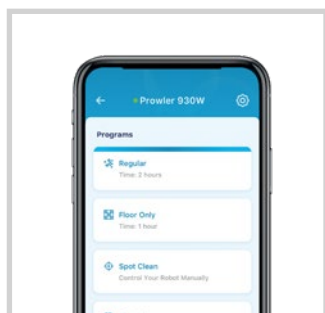

Customisable Cleaning Features
Built-in weekly timer, fast-clean and delayed start features