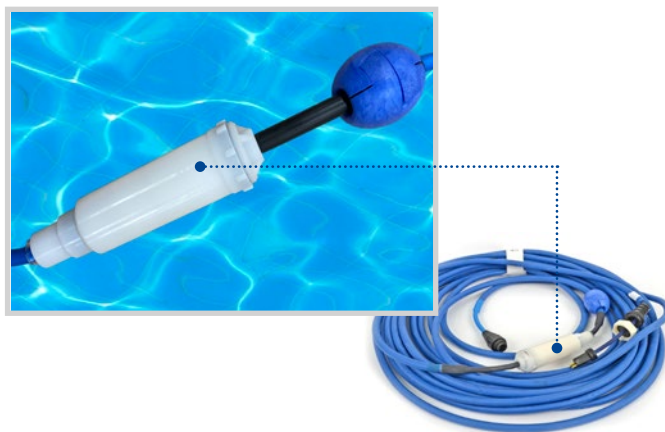

PROWLER[®] 930W

ROBOTIC INGROUND POOL CLEANER Powered by

POOL CLEANING MADE SIMPLE SO YOU CAN KICK BACK AND RELAX!

The Prowler 930W Robotic Cleaner has all the easy, drop-in-and-go intelligence of all the Prowler family. But with the 930W's WiFi connectivity, all you need is the Pentair Home app to make pool cleaning truly hands-off and effortless – even by robot standards. Whether you need time to get ready for the kids' pool party or simply want to touch up a tough spot before bed so your morning dip is glistening.

KEY FEATURES

- WiFi control via the Pentair Home App for easy connectivity and smart-phone enablement.
- Easy access to top filtration basket that captures large and fine debris.
- A robust caddy for you to easily transport your pool cleaner from point A to point B.
- Customizable cleaning schedule so you're never overdue for a cleaning.
- Manual targeting of trouble spots for a truly pristine pool.
- Delayed start app feature allows you to clean now or clean later, so late-night swimmers won't be bothered.

NEW CABLE WITH SWIVEL

- The Pentair Prowler 930W Robotic Pool Cleaner now comes with a cable swivel. The swivel on the cable prevents cable tangling in some pools.
- Coupled with smart robotic navigation, cable tangles will be a thing of the past.
- New packaging has been implemented to show units which start using the new swivel feature.

STAY SMART, CONNECTED AND PROTECTED WITH PENTAIR HOME APP

The Prowler 930W Robotic Inground Pool Cleaner gives your pool powerful cleaning with the unmatched convenience and efficiency of robotic cleaners. It's built to minimize effort, so you can spend more time enjoying your pool with family and friends.