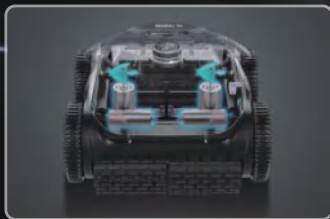

Seagull Pro

Cordless Robotic Pool Cleaner

Quad-Motor System