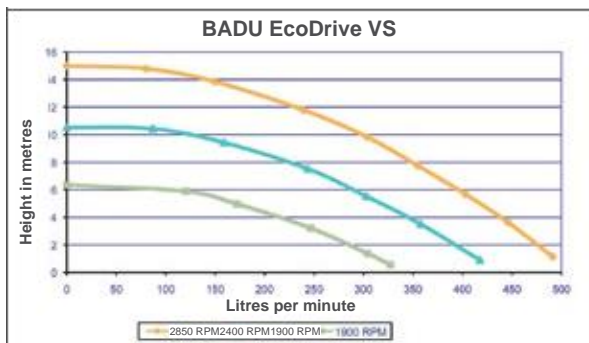

- > Patented permanent magnet motor, with axial rotor, referred to as DC Motor, perfected for use in swimming pools and spa filter systems
- > Simple and brilliant – the lower the motor speed the lower the energy consumption
- > Settings can be selected using a user-friendly control panel
- > Separate interface to allow for external touch free control (optional extra)
- > Designed for quiet operation
- > Stainless steel shaft and 100% recyclable plastics for corrosion and salt water resistance
- > Motor double sealed for total separation between the pool water and pump shaft
- > Suitable for pools with a maximum salt level of 5,000 ppm
- > Every pump factory wet tested for quality control

EcoDrive VS	
Head Max/Min – m	15/1
Inlet Connection – mm	50
Outlet Connection – mm	40
RPM Max/Min	2850/1000
Power Input – V	240
Power Input – watts	975
Power Output – watts	750
Weight – kg	25
Max Water Temp – Deg.C	40

Preset	Max Amp Draw	RPM
Low	4.1	1900
Medium	5.1	2400
High	6.5	2850

WARRANTY

* Five (5) Year Factory Warranty on the following wet end components: Casing, Diffuser, Gland Housing, Impeller and Mechanical Seal. Two (2) Year Warranty on motor and in all commercial applications. The pouring of salt and chemicals directly into the skimmer box will void full warranty.

SALES & SERVICE 1300 280 323 | sales@speckpool.com.au | info@speckpool.com.au

New South Wales Office
t (02) 8814 2800
f (02) 9838 7030

Victorian Office
t (03) 8794 3800
f (03) 9702 3941

Queensland Office
t (07) 3434 1100
f (07) 3219 2266

New Zealand Office
t 0011 64 9570 9570
f 0015 64 9527 7641