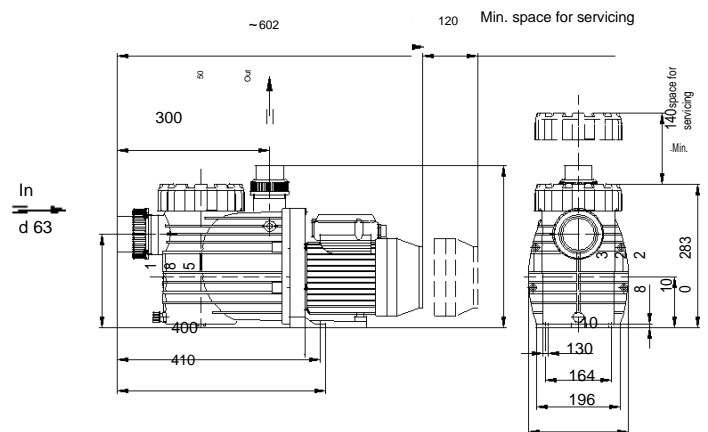

- > Patented permanent magnet motor, with axial rotor, referred to as DC Motor, perfected for use in swimming pools and spa filter systems
- > Simple and brilliant – the lower the motor speed the lower the energy consumption
- > Settings can be selected using a user-friendly control panel
- > Separate interface to allow for external touch free control (optional extra)
- > Designed for quiet operation
- > Stainless steel shaft and 100% recyclable plastics for corrosion and salt water resistance
- > Motor double sealed for total separation between the pool water and pump shaft
- > Suitable for pools with a maximum salt level of 5,000 ppm
- > Every pump factory wet tested for quality control

EcoDrive VS	
Head Max/Min – m	15/1
Inlet Connection – mm	50
Outlet Connection – mm	40
RPM Max/Min	2850/1000
Power Input – V	240
Power Input – watts	975
Power Output – watts	750
Weight – kg	25
Max Water Temp – Deg.C	40

Preset	Max Amp Draw	RPM
Low	4.1	1900
Medium	5.1	2400
High	6.5	2850

WARRANTY

* Five (5) Year Factory Warranty on the following wet end components: Casing, Diffuser, Gland Housing, Impeller and Mechanical Seal. Two (2) Year Warranty on motor and in all commercial applications. The pouring of salt and chemicals directly into the skimmer box will void full warranty.

SALES & SERVICE 1300 280 323 | sales@speckpool.com.au | info@speckpool.com.au

New South Wales Office
t (02) 8814 2800
f (02) 9838 7030

Victorian Office
t (03) 8794 3800
f (03) 9702 3941

Queensland Office
t (07) 3434 1100
f (07) 3219 2266

New Zealand Office
t 0011 64 9570 9570
f 0015 64 9527 7641