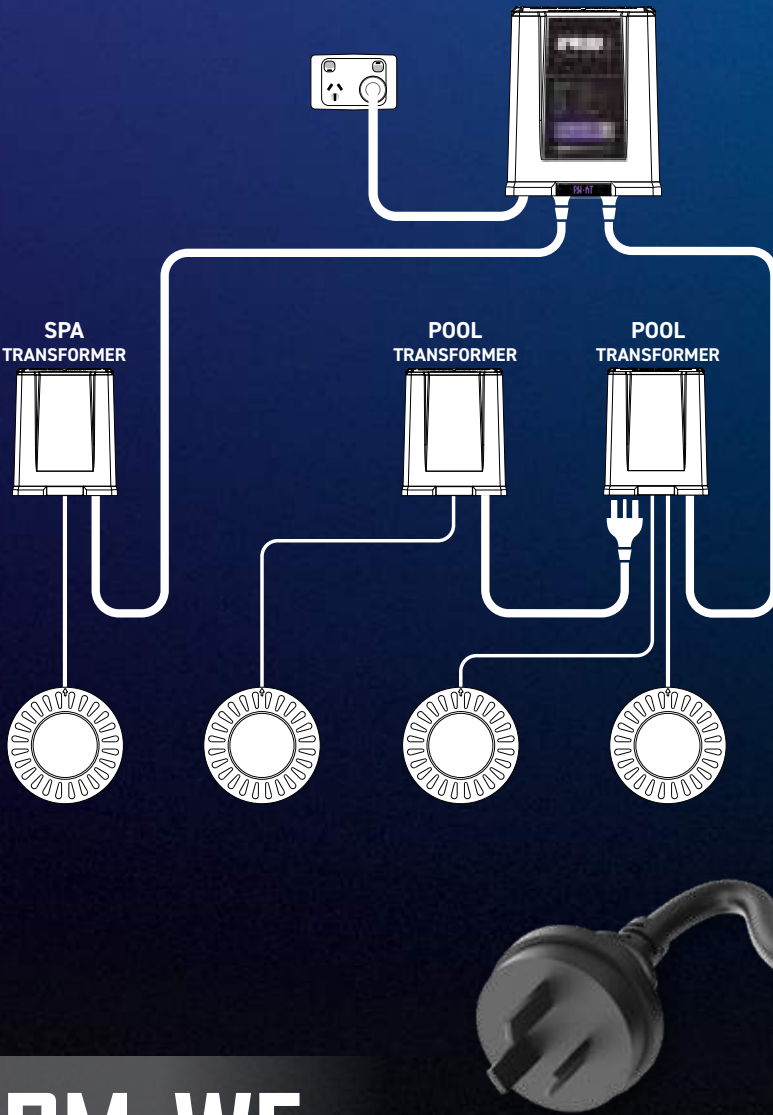

IRIS Wi-Fi

LIGHTING CONTROLLER

RM-WF

PLUG & PLAY
INSTALLATION

COLOUR,
BRIGHTNESS &
SPEED CONTROL

SET & FORGET
SCHEDULING

iRIS Wi-Fi

LIGHTING CONTROLLER

| ORDER | DESCRIPTION |
|-------|--------------------------------------------------------------------|
| RM-WF | IRIS WI-FI 2 CHANNEL CONTROL SYSTEM - SUITS MULTI PLUS LIGHTS ONLY |

RM-WF

A WORLD OF COLOUR AT YOUR FINGERTIPS

TECHNICAL INFORMATION

| | |
|---------------|------------------------------------------------------------------------------|
| INPUT: | 230-240V ~ 50HZ |
| OUTPUT: | 2 X 240VAC ~ 50HZ SWITCHED |
| MAX. LOAD: | 2400W 10A MAX. TOTAL |
| SUITABLE FOR: | NEW & EXISTING POOLS Compatible with Apple iOS and Android smartphones |

**SCAN FOR
MANUALS & GUIDES**

The **iRIS Wi-Fi** controller from Spa Electrics brings colour control to the next level with new and improved features accessible direct from your smartphone.

With the **iRIS Wi-Fi**, you can select from a spectrum of colors, adjust the speed of color shows, and control the LED brightness to create the perfect ambiance. Experience the convenience of fully customizable schedules, allowing you to automate your lighting to suit any occasion.