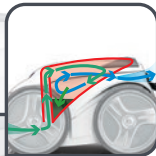

VX65 iQ

VORTEX PRO ROBOTIC POOL CLEANER

Control your cleaner anytime, anywhere

PATENTED LIFT SYSTEM FOR EASY REMOVAL FROM THE WATER

- Activate the Patented Lift System from either smart phone or control box
- Water evacuates from rear exhaust for light weight removal

POWERFUL PATENTED VORTEX VACUUM TECHNOLOGY

Vortex Technology provides powerful and constant cyclonic suction. This allows the VX65 iQ Robotic Cleaner to capture large debris such as gum nuts, twigs and eucalyptus leaves whilst not losing suction power.