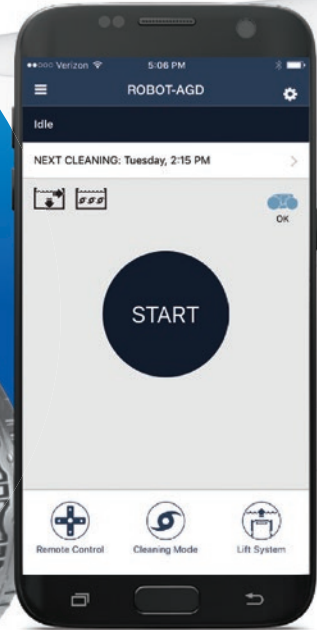

VX65 iQ

VORTEX PRO ROBOTIC POOL CLEANER

Control your cleaner anytime, anywhere

iAquaLink™
CONTROL

Download or update
the iAquaLink™ app from

The **VX65 iQ** can be controlled from anywhere at anytime with **iAquaLink™** Control. The **VX65 iQ** easily connects to home **Wi-Fi** for remote access and on demand control. Use your smart phone for remote control convenience at your fingertips.

VX65 iQ

VORTEX PRO ROBOTIC POOL CLEANER

Control your cleaner anytime, anywhere

PATENTED LIFT SYSTEM FOR EASY REMOVAL FROM THE WATER

- Activate the Patented Lift System from either smart phone or control box
- Water evacuates from rear exhaust for light weight removal

POWERFUL PATENTED VORTEX VACUUM TECHNOLOGY

Vortex Technology provides powerful and constant cyclonic suction. This allows the VX65 iQ Robotic Cleaner to capture large debris such as gum nuts, twigs and eucalyptus leaves whilst not losing suction power.