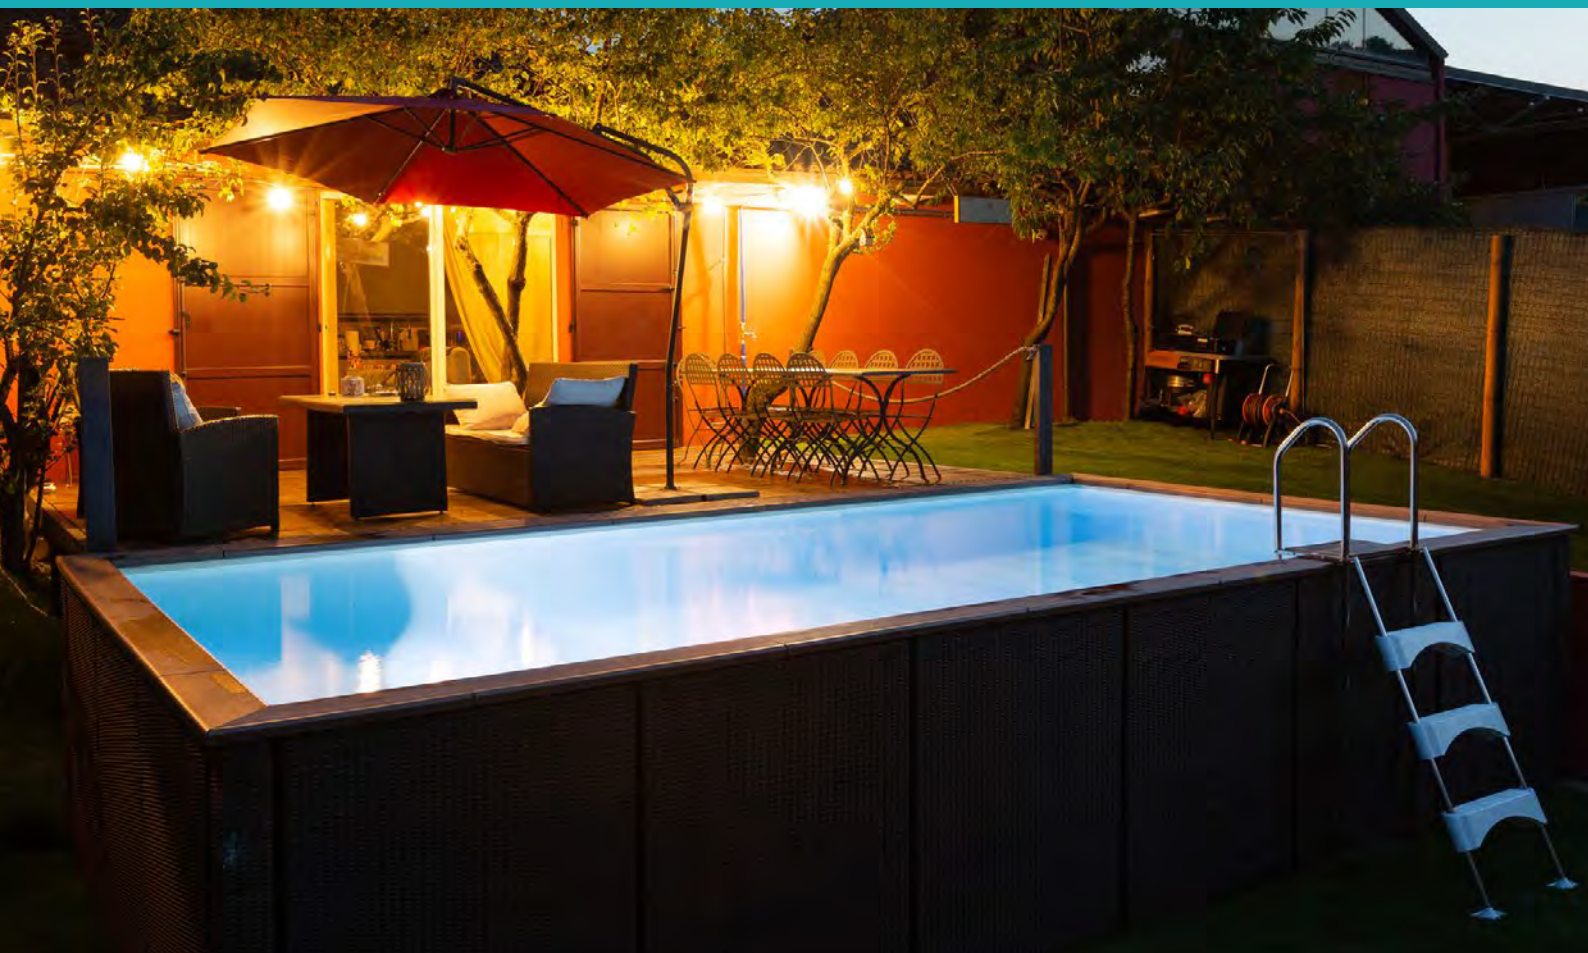

LAGHETTO®

Dolce Vita

RATTAN POOL

EUROPEAN DESIGNED ABOVE GROUND POOLS,
DIRECT FROM ITALY

**BEST POOL
SUPPLIES**
POOL SUPPLIES AT BEST PRICES

Leaders in the field

The Dolcevita range sets a new standard for above-ground pools thanks to over 40 years of bring quality products to market. With a proven track record and constant updating and improving to suit market needs you can be rest assured in the quality and design specifications.

Elegant Design

Straight from the heartland of world class design, these Italian made and designed above ground pools incorporate innovation and stylish elegance to its layout and application. Dolce Vita can be added to most any size yard, position, reposition or removal. The versatile design allows easy and quick installation.

LAGHETTO®

Dolce Vita

VERSATILE TO SUIT ANY APPLICATION

Let your imagination go with endless installations and layouts to suit your backyard space and size. Whether you want to build a deck around, slightly bury into the ground or leave fully above ground. The easy installation and beautiful finishes allow for any application with compromising the aesthetics

- UV protected rattan external panels available in coffee or grey
- Long lasting eco-wood top panels for durability
- Available in 2 sizes: 4M x 2M or 5M x 3M

Coffee

Grey

- Complete with pump, filter and manual cleaning package
- LED spot light makes your Dolce Vita pool become a feature even at night