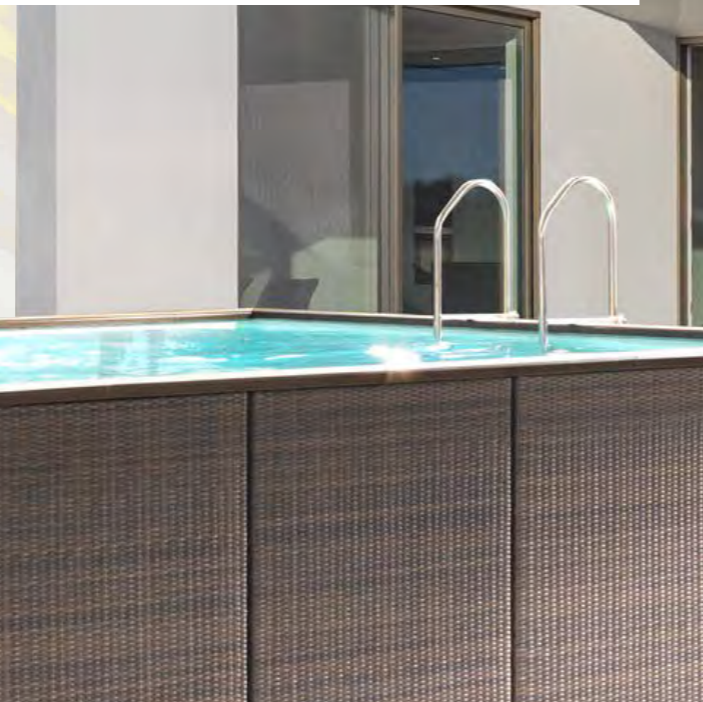

LAGHETTO®

Dolce Vita

- High grade stainless and galvanised steel construction
- High strength and anti-mould treated pool liner

- Swing up safety ladder ensures no pool entry safety barrier
- Innovative floating skimmer design with overflow system

- UV protected rattan external panels available in coffee or grey
- Long lasting eco-wood top panels for durability
- Available in 2 sizes: 4M x 2M or 5M x 3M

Coffee

Grey

- Complete with pump, filter and manual cleaning package
- LED spot light makes your Dolce Vita pool become a feature even at night