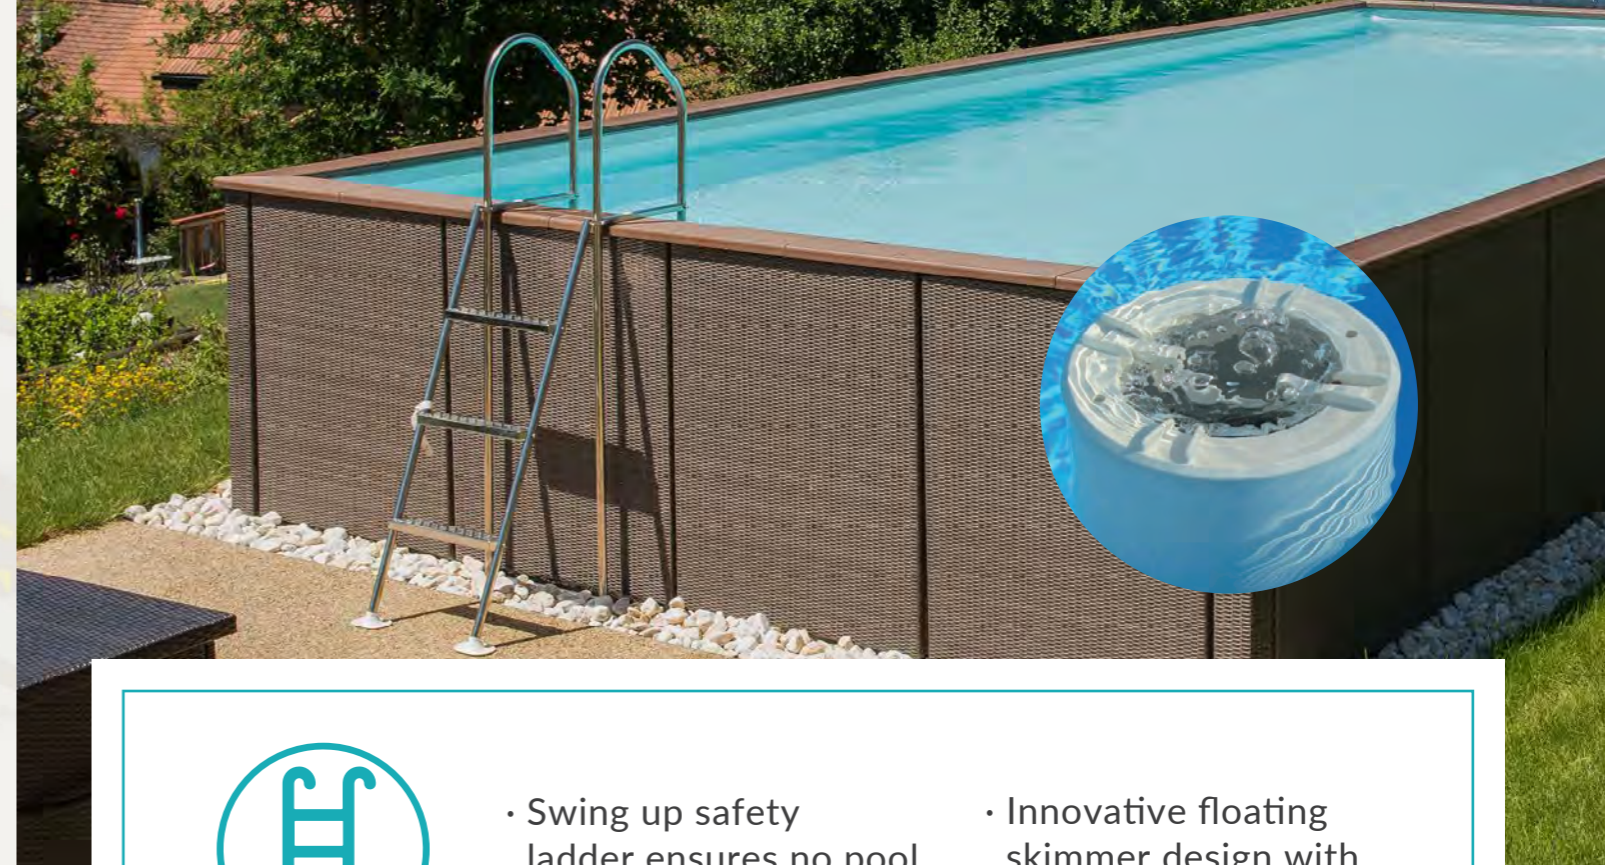

LAGHETTO®

Dolce Vita

VERSATILE TO SUIT ANY APPLICATION

Let your imagination go with endless installations and layouts to suit your backyard space and size. Whether you want to build a deck around, slightly bury into the ground or leave fully above ground. The easy installation and beautiful finishes allow for any application with compromising the aesthetics

LAGHETTO®

Dolce Vita

- High grade stainless and galvanised steel construction
- High strength and anti-mould treated pool liner

- Swing up safety ladder ensures no pool entry safety barrier
- Innovative floating skimmer design with overflow system

- UV protected rattan external panels available in coffee or grey
- Long lasting eco-wood top panels for durability
- Available in 2 sizes: 4M x 2M or 5M x 3M

Coffee

Grey

- Complete with pump, filter and manual cleaning package
- LED spot light makes your Dolce Vita pool become a feature even at night