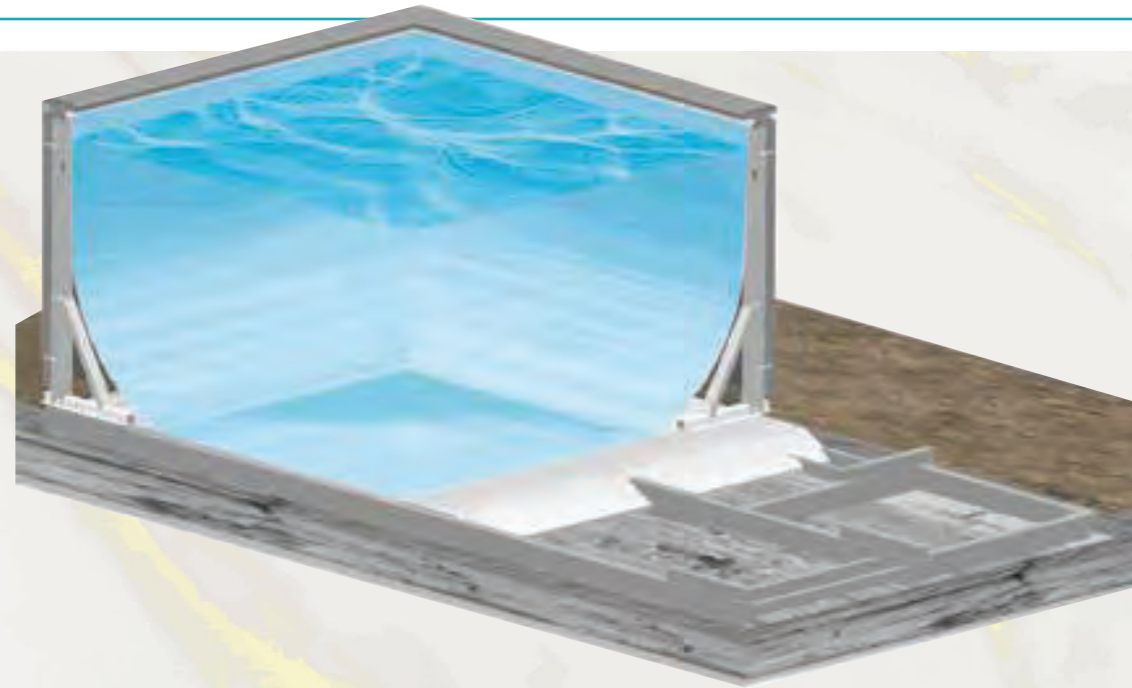

LAGHETTO®

Dolce Vita

VERSATILE TO SUIT ANY APPLICATION

Let your imagination go with endless installations and layouts to suit your backyard space and size. Whether you want to build a deck around, slightly bury into the ground or leave fully above ground. The easy installation and beautiful finishes allow for any application with compromising the aesthetics

LAGHETTO®

Dolce Vita

- High grade stainless and galvanised steel construction
- High strength and anti-mould treated pool liner

- Swing up safety ladder ensures no pool entry safety barrier
- Innovative floating skimmer design with overflow system

- UV protected rattan external panels available in coffee or grey
- Long lasting eco-wood top panels for durability
- Available in 2 sizes: 4M x 2M or 5M x 3M

Coffee

Grey

- Complete with pump, filter and manual cleaning package
- LED spot light makes your Dolce Vita pool become a feature even at night