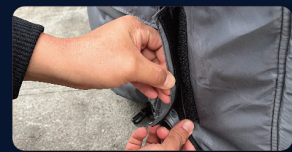

M Spa Thermal Cover

Save **at least 50%** power consumption

* Fully wrapped

50% more energy efficient

Polyester wadding interlayer for better heat preservation

Water repellent and UV resistant material

Item No.	Fitted models	Dimension
B0304556	[EU/AU] INDIGO	ø 214 x 70cm (84.3" x 27.6")
B0304557	[EU/AU] TRIBECA	166 x 166 x 70cm (65.4" x 65.4" x 27.6")
B0304558	[EU/AU] OSLO	166 x 166 x 70cm (65.4" x 65.4" x 27.6")
B0304578	[EU/AU/US] 4P round spa with internal control box	ø 195 x 70cm (76.8" x 27.6")
B0304579	[EU/AU/US] 4P square spa with internal control box	176 x 176 x 70cm (69.3" x 69.3" x 27.6")
B0304559	[EU/AU/US] 6P round spa with internal control box	ø 214 x 70cm (84.3" x 27.6")
B0304560	[EU/AU/US] 6P square spa with internal control box	208 x 208 x 70cm (81.9" x 81.9" x 27.6")
B0304561	[US] MONO	ø 180 x 70cm (70.9" x 27.6")
B0304562	[US] TRIBECA	188 x 188 x 70cm (74" x 74" x 27.6")
B0304563	[US] OSLO	188 x 188 x 70cm (74" x 74" x 27.6")